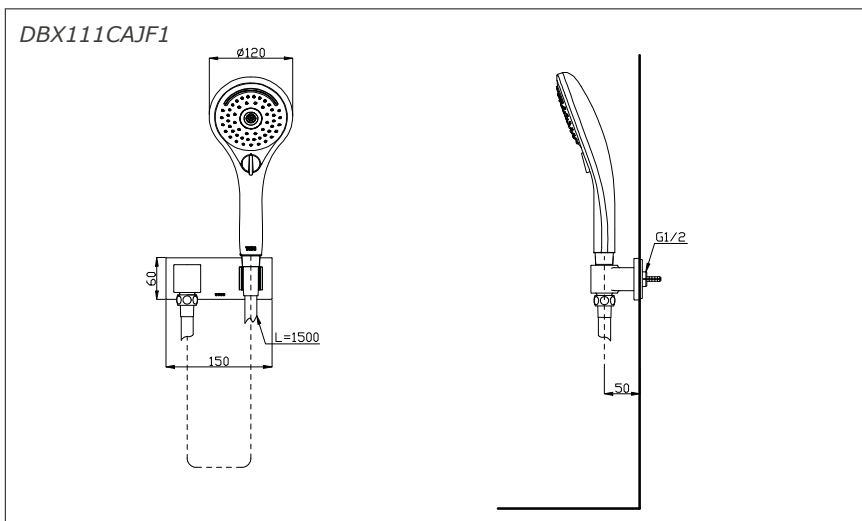

TOTO | SHOWER FITTINGS

Aerial Hand Shower Set

DBX111CAJF
DBX111CAJF1

3 spraying pattern modes

TOTO
GREEN
CHALLENGE

reddot design award
winner 2014

Features

- **Aerial Shower Technology**
 - Aerated shower for water
 - Full coverage shower that uses less water.

- **3 Modes Spray**

Cascade Flow

A broad stream of water reminiscent of a small water fall. It keeps the entire body warm throughout the shower.

Gyrostream

Water flows through nozzles that rotate and pulsate, massage the body and stimulate blood circulation, refreshing the whole body.

Specifications

Finish : Nickel Chrome

Parts Description

- **DBX111CAJF**
Aerial Hand Shower Set
Ø 150mm
3 modes spray
Handshower : DM720CAJVG
Flexible hose : DS103VG
Shower Hanger w/ wall outlet : DBX111

- **DBX111CAJF1**
Aerial Hand Shower Set
Ø 120mm
3 modes spray
Handshower : DM720CAJ1VG
Flexible hose : DS103VG
Shower Hanger w/ wall outlet : DBX111

Please consult a TOTO representative for details

Flow Rate