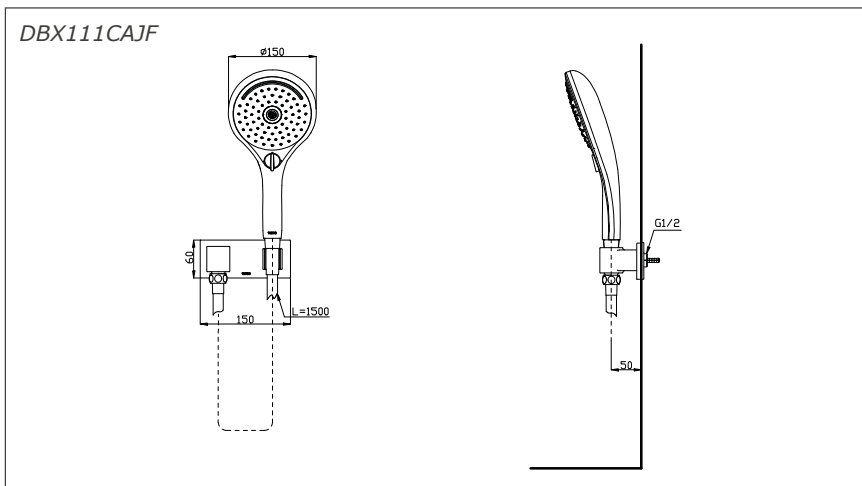

TOTO | SHOWER FITTINGS

Aerial Hand Shower Set

DBX111CAJF
DBX111CAJF1

3 spraying pattern modes

TOTO
GREEN
CHALLENGE

reddot design award
winner 2014

Features

- **Aerial Shower Technology**
 - Aerated shower for water
 - Full coverage shower that uses less water.

- **3 Modes Spray**

Cascade Flow

A broad stream of water reminiscent of a small water fall. It keeps the entire body warm throughout the shower.

Gyrostream

Water flows through nozzles that rotate and pulsate, massage the body and stimulate blood circulation, refreshing the whole body.

Specifications

Finish : Nickel Chrome

Parts Description

- **DBX111CAJF**
Aerial Hand Shower Set
Ø 150mm
3 modes spray
Handshower : DM720CAJVG
Flexible hose : DS103VG
Shower Hanger w/ wall outlet : DBX111

- **DBX111CAJF1**
Aerial Hand Shower Set
Ø 120mm
3 modes spray
Handshower : DM720CAJ1VG
Flexible hose : DS103VG
Shower Hanger w/ wall outlet : DBX111

Please consult a TOTO representative for details

Flow Rate