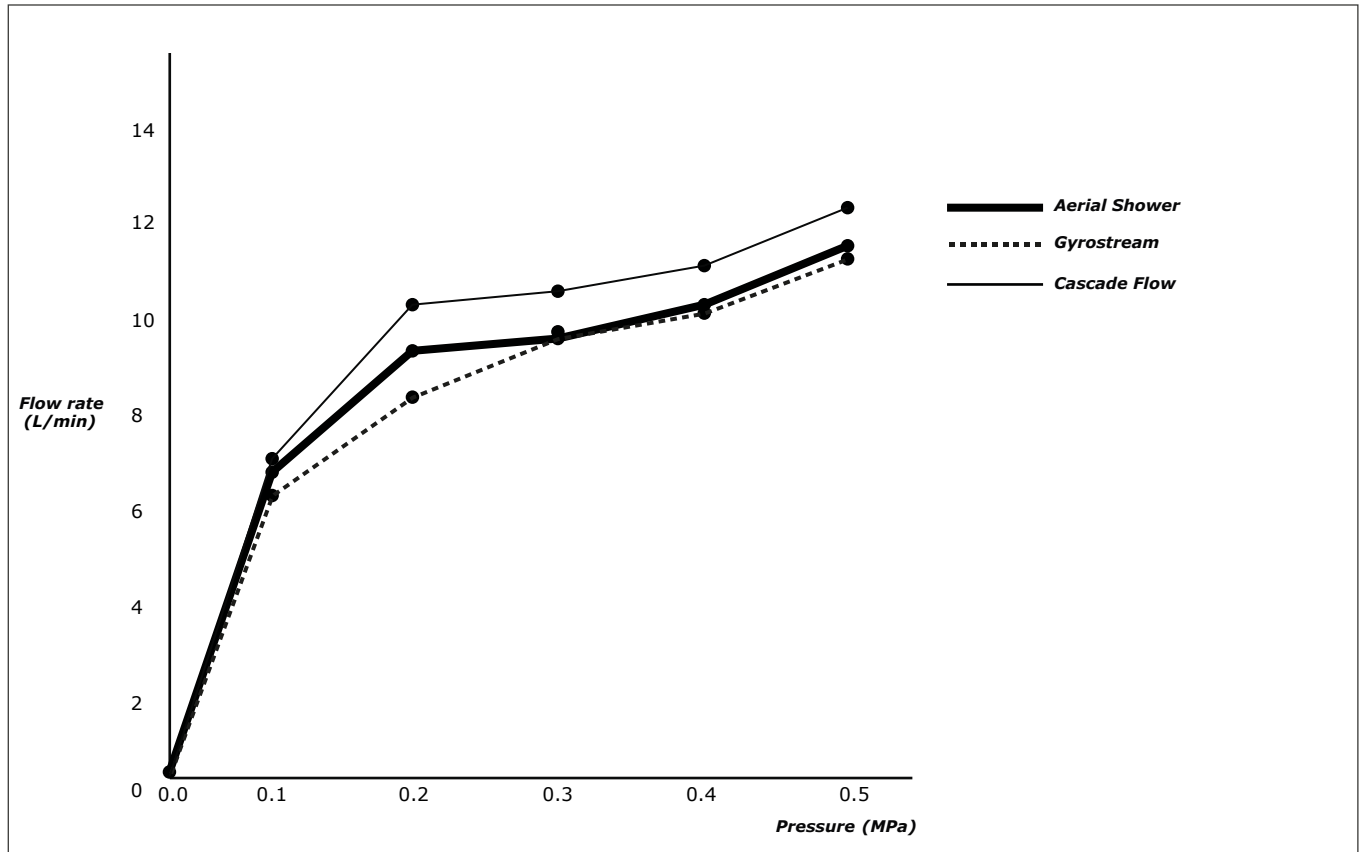

Flow Rate

DBX111CAJF